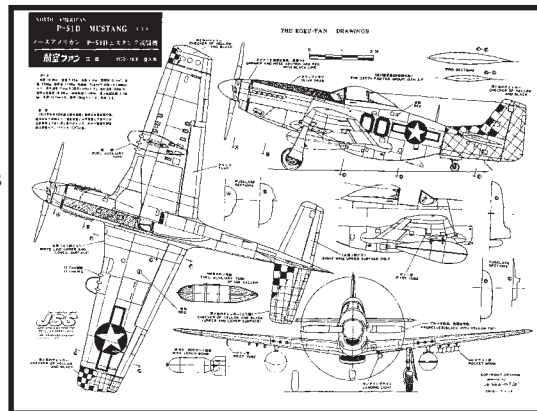

Drawing Source/Prefix - MUST INCLUDE PREFIX ON ALL 3-VIEW ORDERS

- **W#** - First # indicates drawing wingspan to nearest inch
- **KF** - Koku Fan, originally 15" x 20" now reduced to 11" x 17" to fit in documentation folder. Considered by many as best series of drawings available today.
- **SKF** - Small Koku-Fan, originally published as smaller drawings, quality varies.
- **Sp** - Special Polish drawings, probably the highest detail drawings available.
- **Sa** - From Aircraft of the Fighting Powers series publ. 1946. Vary in quality. All have fact sheet included.
  - **72001-72400's** - 1/2 page drawing, 1/2 page facts.
  - **72600's** - 11" x 17" drawing plus facts page.
  - **72700's up** - two 11" x 17" sheets (requires joining to complete drawing).

- **Sb** - Selected drawings from various sources, quality varies
- **RA** - Racing Antique 1910 to 1939
- **RF** - Racing Formula (Goodyear, Reno) includes biplanes
- **RU** - Racing Unlimited (Reno, Cleveland, etc.)
- **SCR** - Schneider Cup Racers
- **GL** - Glider/Sailplanes
- **PG** - Powered Gliders/Sailplanes
- **HC** - Helicopters
- **GC** - Gyrocopters
- **EN** - Engines
- **GU** - Guns/Armament
- **AS** - Air Ships
- **MS** - Miscellaneous
- **R/M** - Rockets, Missiles & Space